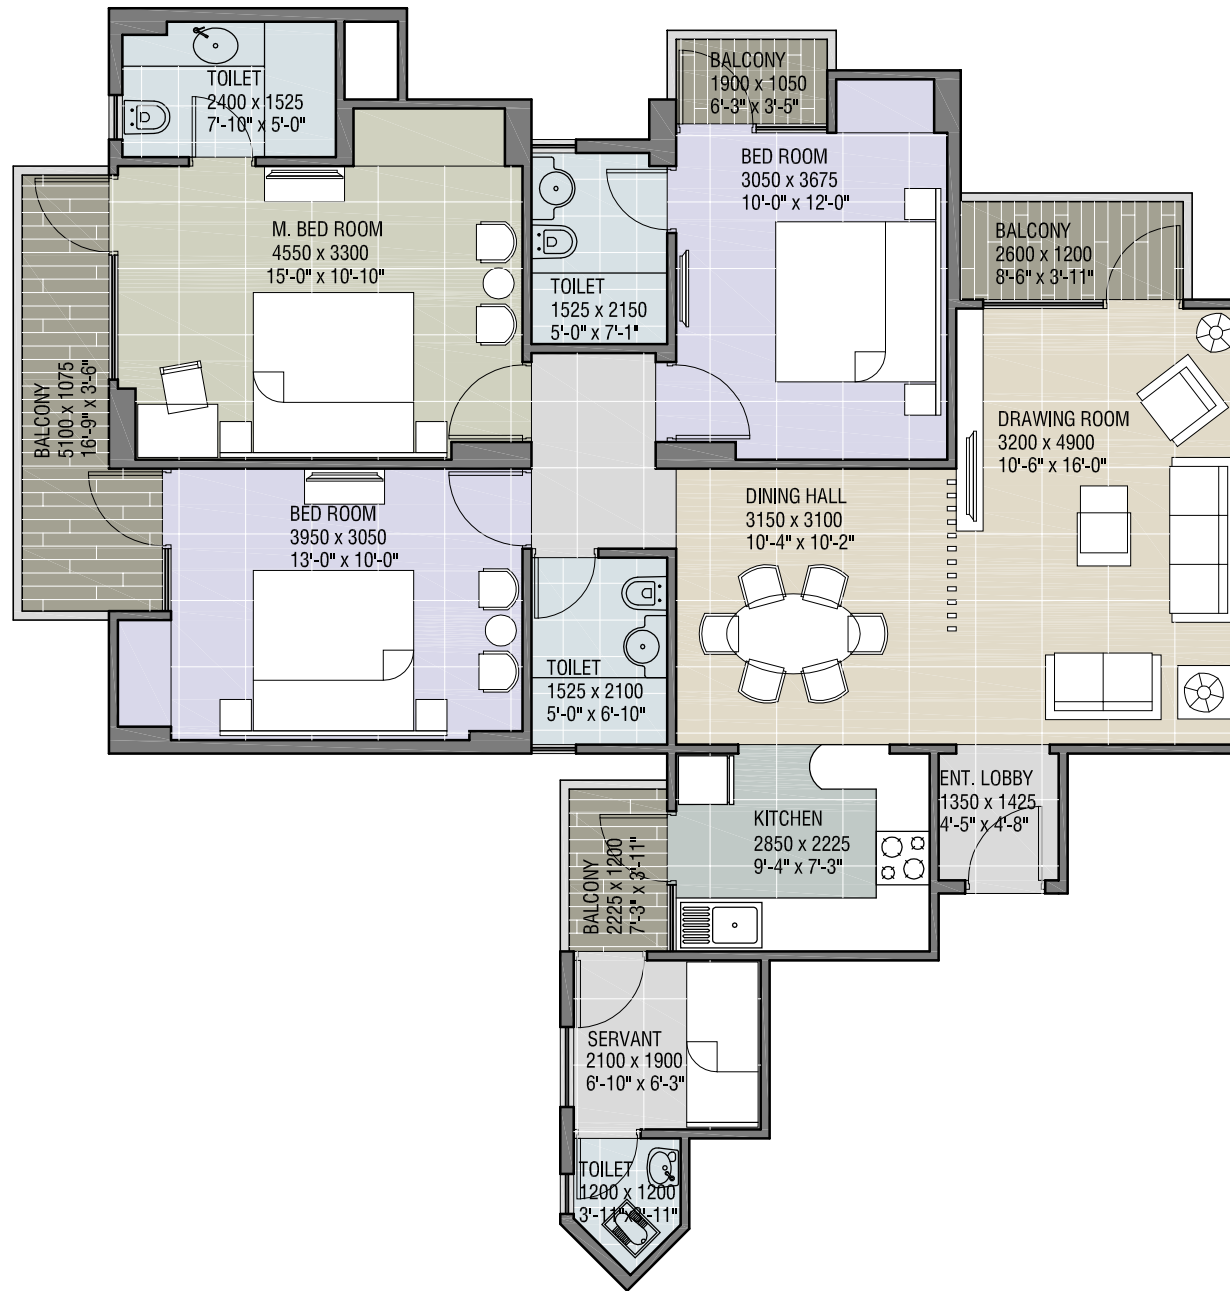

TYPE - 5

3 BEDROOM + 4 TOILET + SERVANT

BUILT-UP AREA : 1273 Sq.Ft. (118.31 Sq.M.)

SUPER AREA : 1591 Sq.Ft. (147.88 Sq.M.)

Architects :

architects
TEAM 3
SINGAPORE

4TH DIMENSION
C-17, BASEMENT, ANAND NIKETAN, NEW DELHI - 110 021 INDIA
PHONE: +91.11.4166137, +91.981.2861137 FACSIMILE: +91.11.4270505

RG
GROUP

Promoters & Developers :

RG Residency Pvt. Ltd.

501, RG Trade Tower, Netaji Subhash Place, Pitam Pura, New Delhi