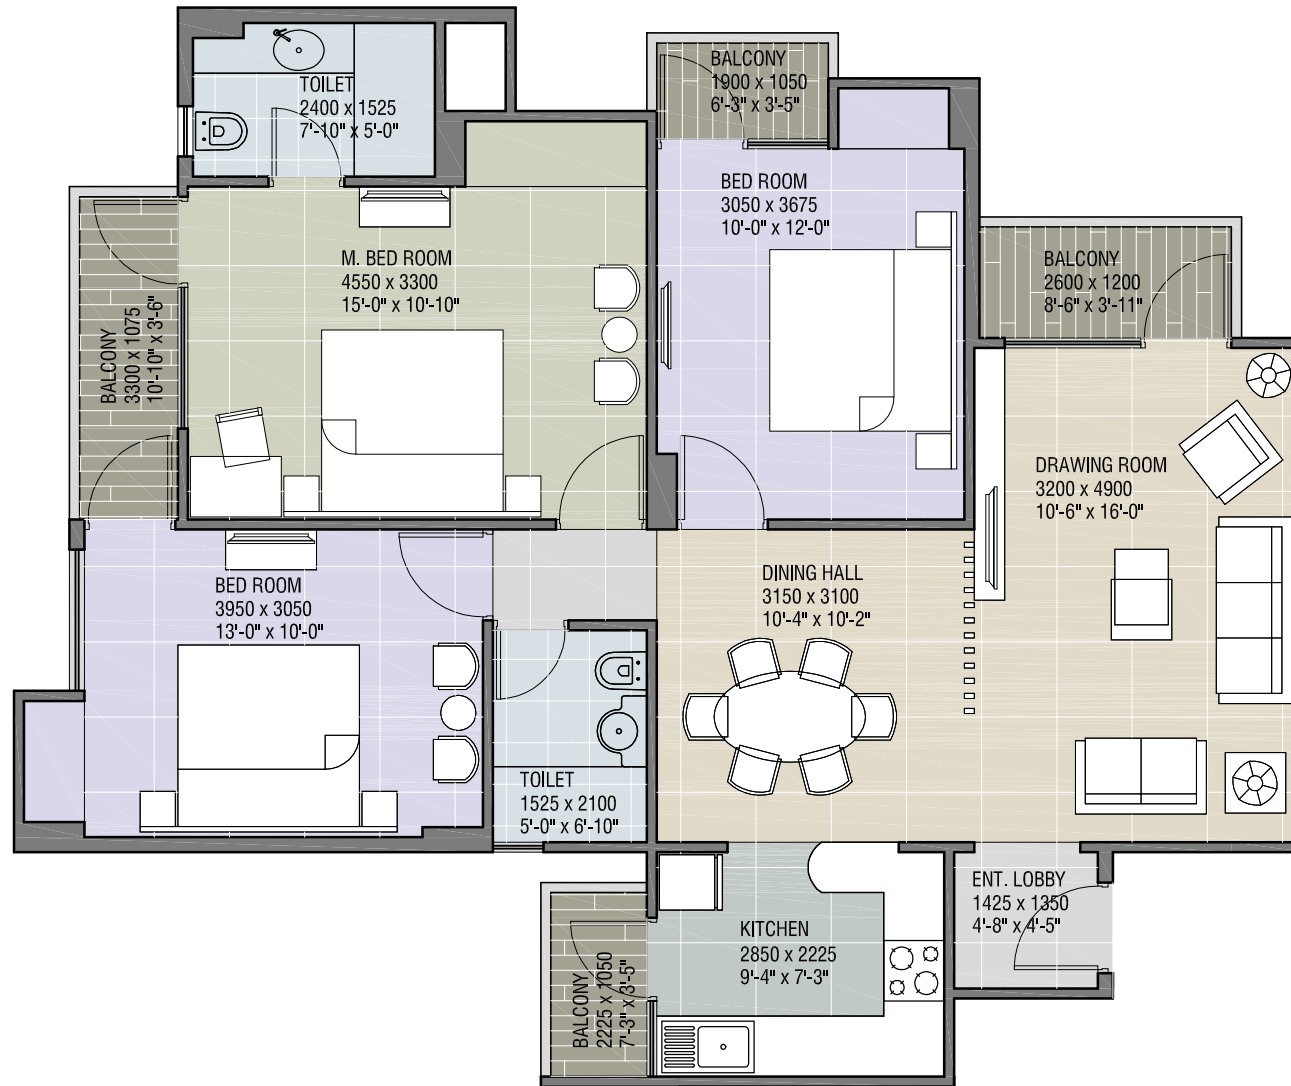

TYPE - 4

3 BEDROOM + 2 TOILET

BUILT-UP AREA : 1103 Sq.Ft. (102.54 Sq.M.)

SUPER AREA : 1378 Sq.Ft. (128.17 Sq.M.)